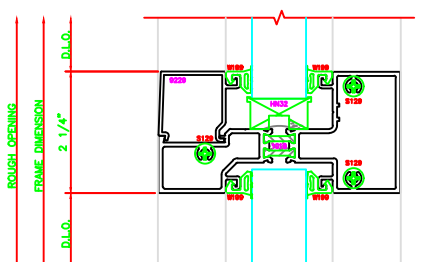

400	JAMB
	403
	SCREW SPLINE

600	VERTICAL
	403
	SCREW SPLINE

601	EXPANSION VERTICAL
	403
	SCREW SPLINE

401	JAMB
	403
	SCREW SPLINE

101	O.G. HEAD
	403
	SCREW SPLINE

501	O.G. HORIZONTAL
	403
	SCREW SPLINE

201	O.G. SILL
	403
	SCREW SPLINE