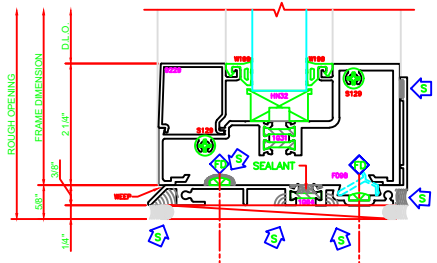

400	JAMB
	403
	SCREW SPLINE

600	VERTICAL
	403
	SCREW SPLINE

601	EXPANSION VERTICAL
	403
	SCREW SPLINE

401	JAMB
	403
	SCREW SPLINE

101	O.G. HEAD
	403
	SCREW SPLINE

501	O.G. HORIZONTAL
	403
	SCREW SPLINE

201	O.G. SILL
	403
	SCREW SPLINE