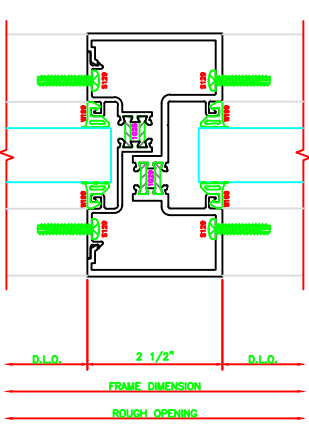

400	JAMB
	403
	SCREW SPLINE

600	VERTICAL
	403
	SCREW SPLINE

601	EXPANSION VERTICAL
	403
	SCREW SPLINE

401	JAMB
	403
	SCREW SPLINE

101	O.G. HEAD
	403
	SCREW SPLINE

501	O.G. HORIZONTAL
	403
	SCREW SPLINE

201	O.G. SILL
	403
	SCREW SPLINE