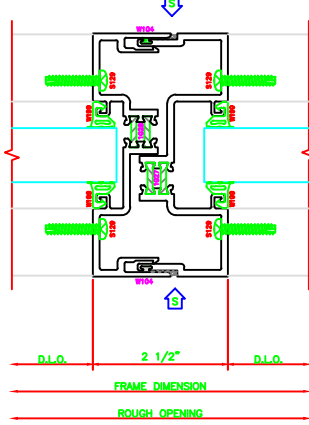

400	JAMB
	403
	SCREW SPLINE

600	VERTICAL
	403
	SCREW SPLINE

601	EXPANSION VERTICAL
	403
	SCREW SPLINE

401	JAMB
	403
	SCREW SPLINE

101	O.G. HEAD
	403
	SCREW SPLINE

501	O.G. HORIZONTAL
	403
	SCREW SPLINE

201	O.G. SILL
	403
	SCREW SPLINE